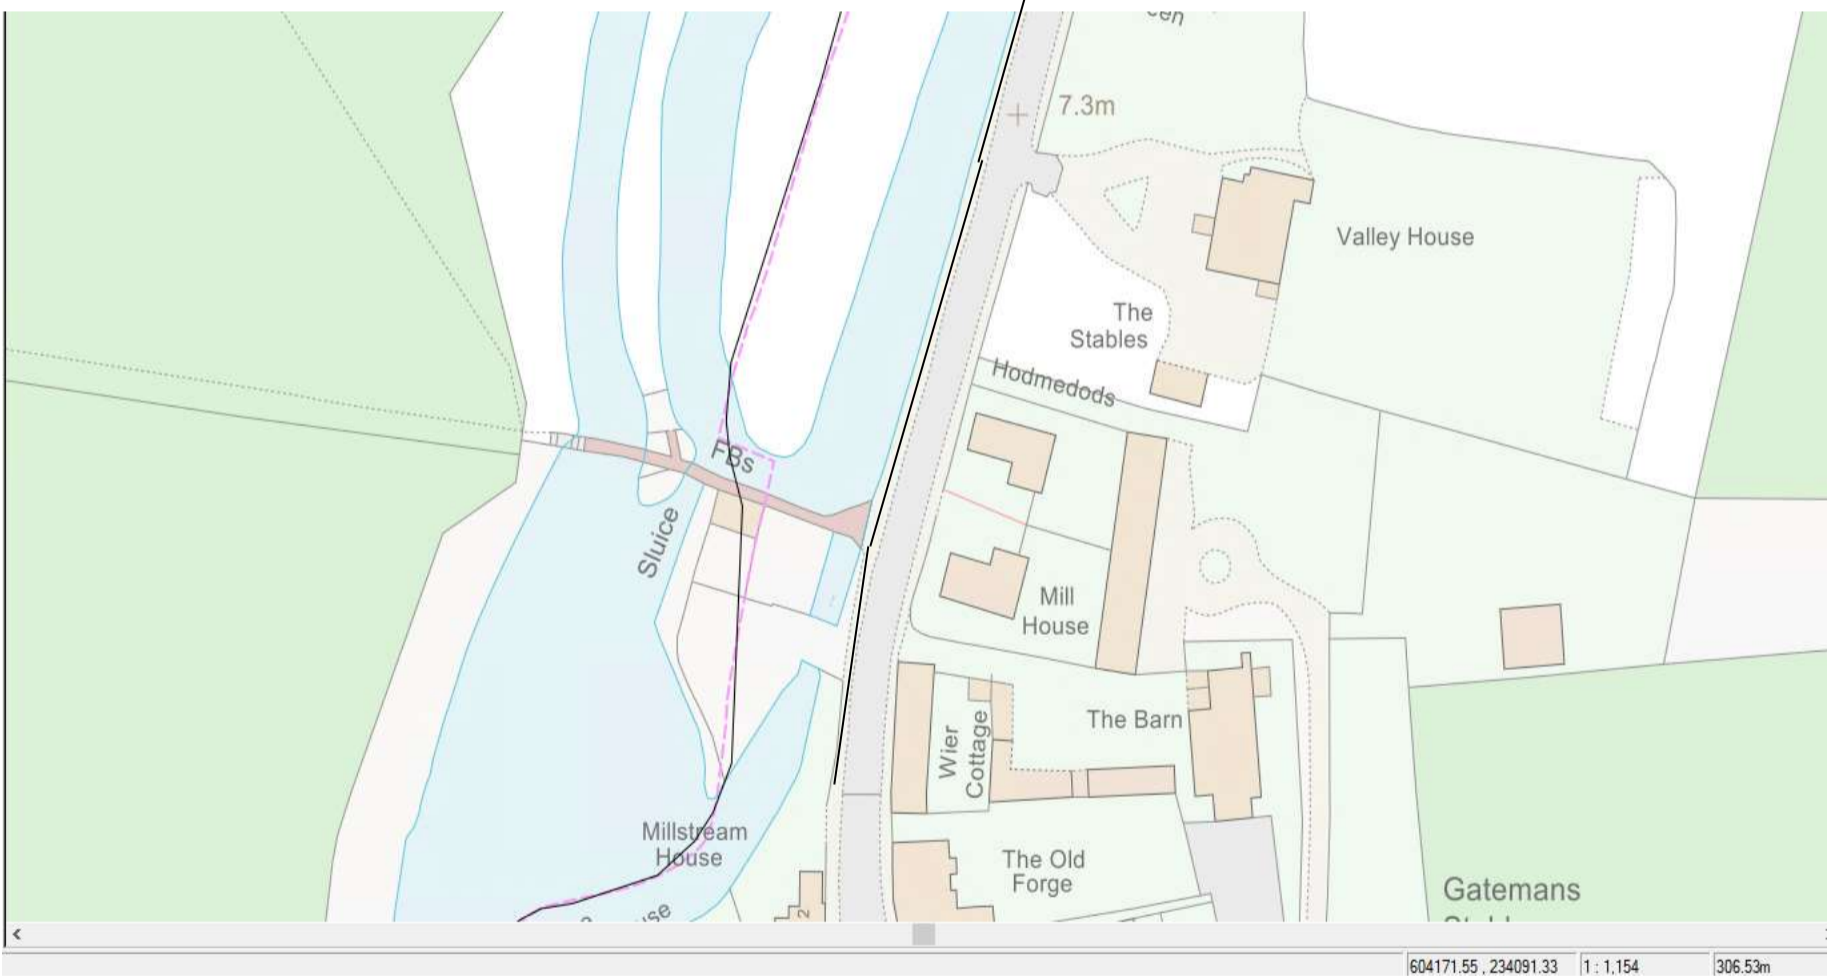

Stratford St Mary: Lower Street – Request for Experimental Double Yellow Lines.

- 1) East side of road from Matthews Close to outside “Flower View”
- 2) West side of road from opp. Matthews Close to access to “Mill Stream House”