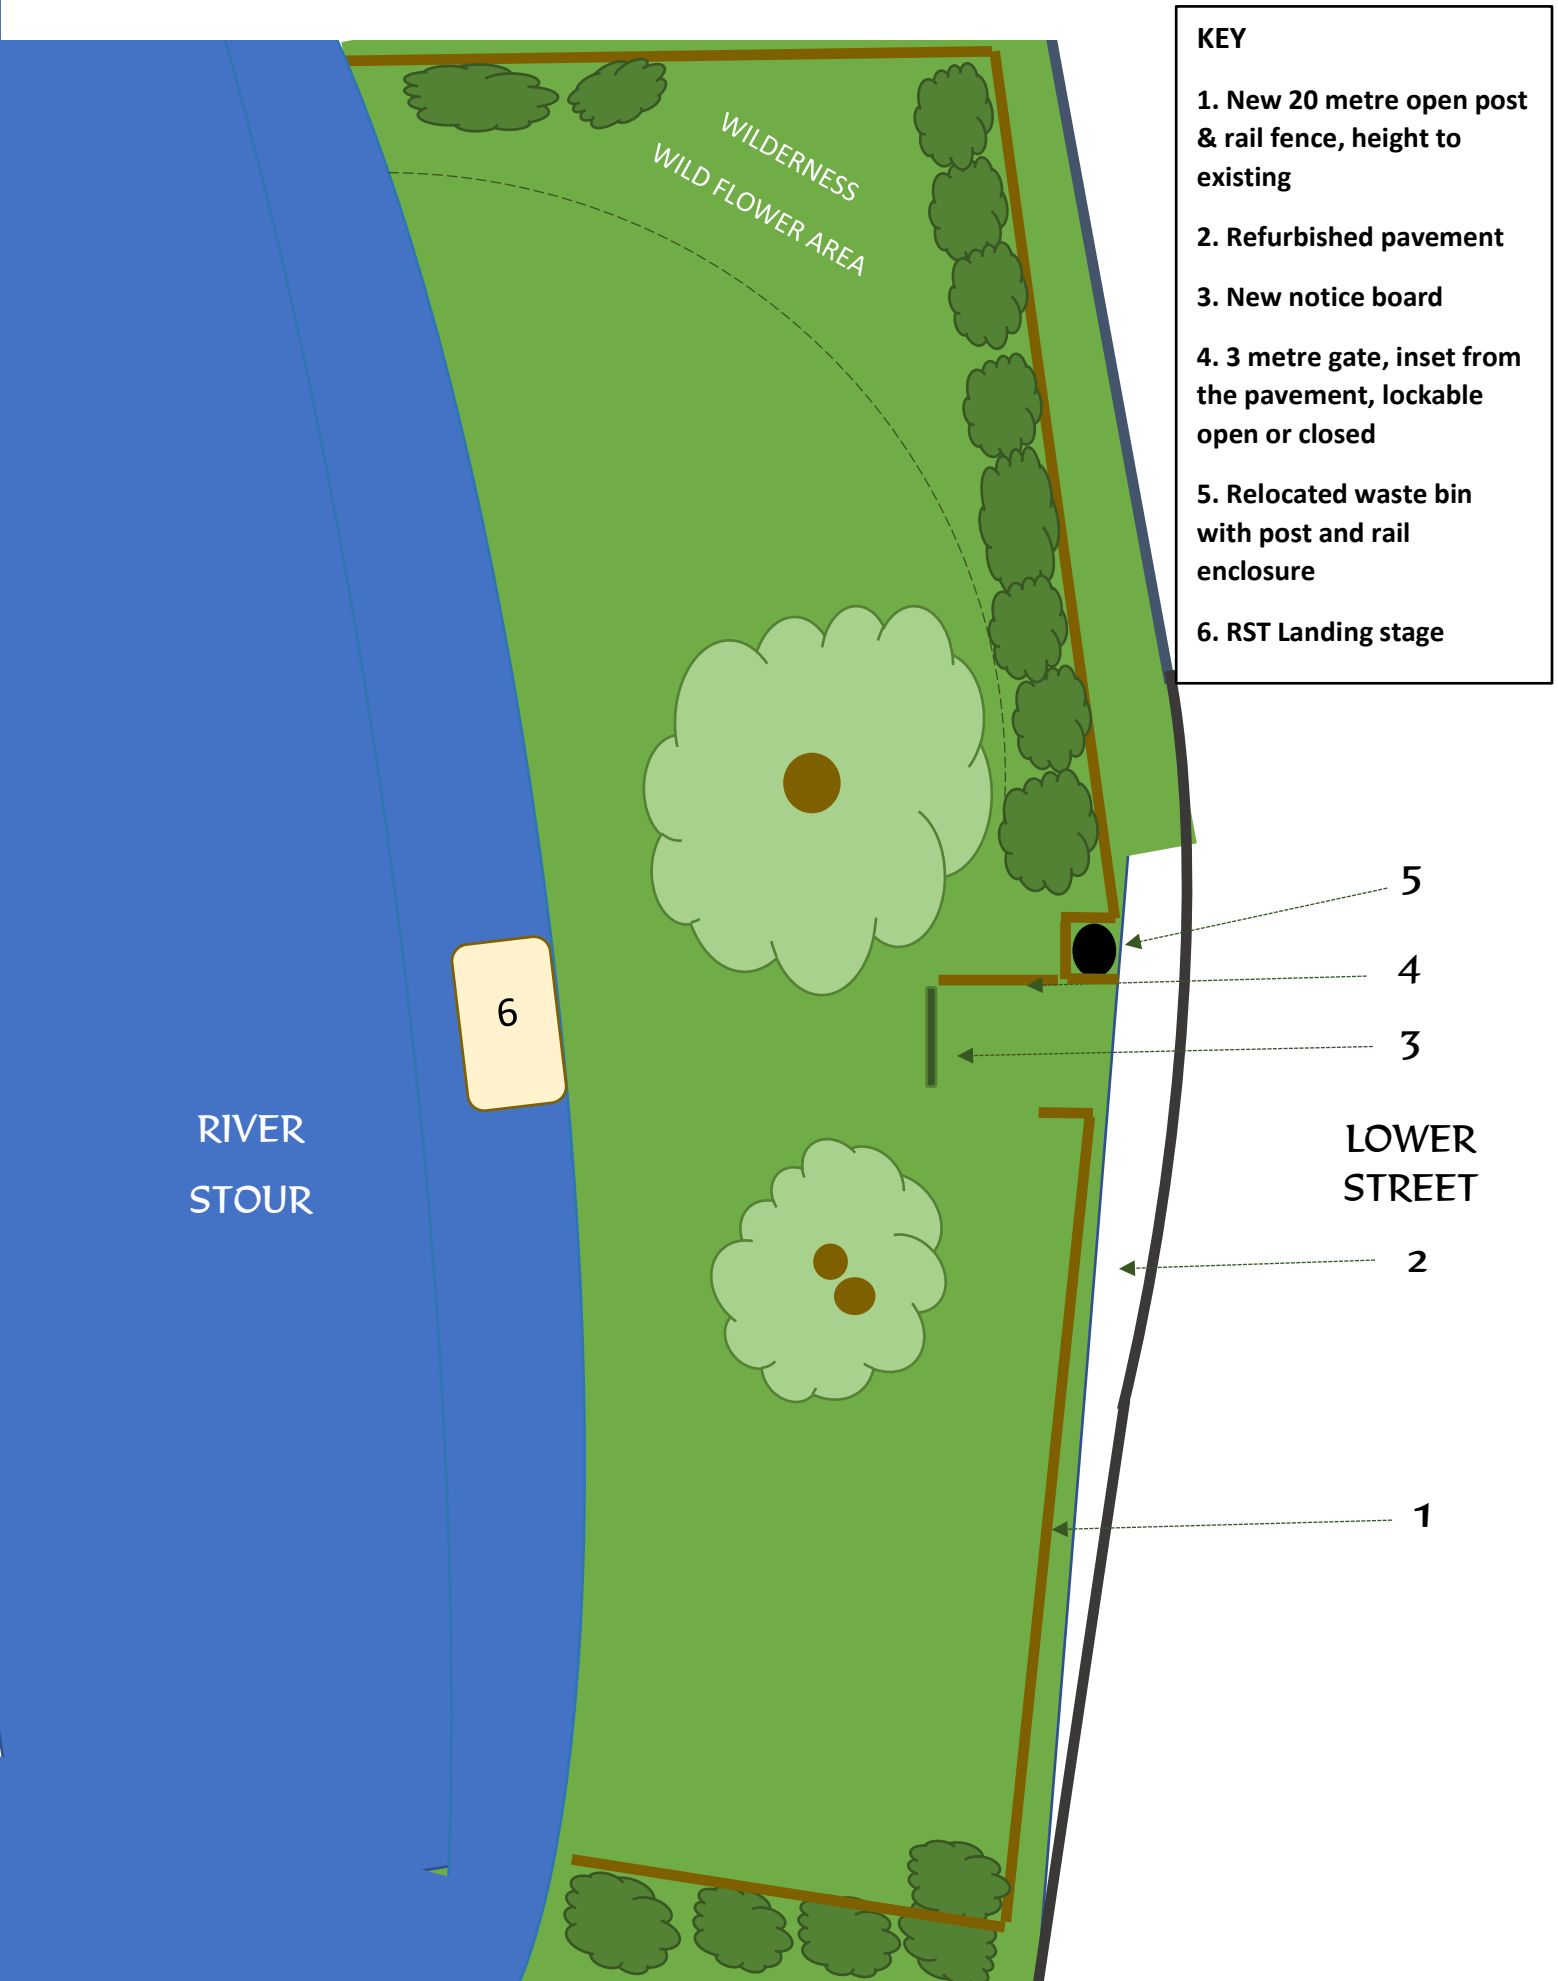

STRATFORD ST MARY RIVER GARDEN

Above plan not to absolute scale, intended to provide indication of locational relationships of main features.